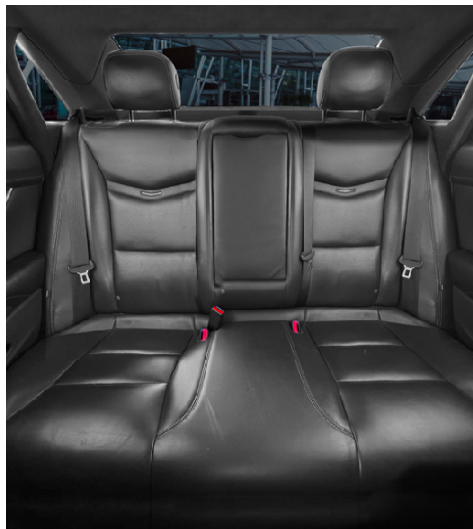

Executive Sedan

3 PASSENGERS | 4 Bags

Executive travelers appreciate ECHO AFC's hassle-free SUV transport service. Featuring plush interiors and comfortable seating for up to 6 passengers, our executive SUV's are fully-loaded for both business and pleasure. ECHO AFC executive SUV transport offers travelers a high-end space to close the deal or relax while traveling from point to point with amazing amenities in our Cadillacs and Suburbans!

Amenities

- Air conditioning
- Plush leather seating
- Tinted windows
- Climate control
- Reading lamps and extra leg room
- Air bags

Types of Vehicles

- Mercedes (shown in image)
- Cadillac

Contact Us

ECHO AFC Dallas
855-339-3246 - Toll Free
972-993-7500 - Local
www.echoafc.com