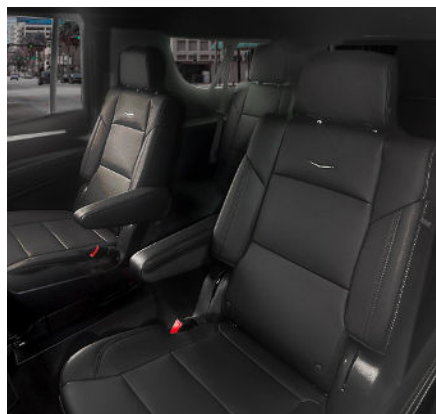

Luxury SUV - Escalade ESV

6 PASSENGERS | 6 Bags

Travelers choose ECHO AFC for seamless, stress-free SUV transportation. Our fully-loaded luxury SUVs—Cadillacs — feature plush interiors and spacious seating for up to six passengers, making them ideal for both business and leisure. Whether you're closing a deal or simply unwinding on the road, our premium service delivers comfort, style, and top-tier amenities every mile of the journey.

Amenities

- Rear climate control
- Dark Tinted windows
- Plush leather seating
- Climate control
- Reading lamps
- Ample Luggage Capacity
- Up to 6 bags

Contact Us:

800-988-2902 or visit our website at echofc.com.