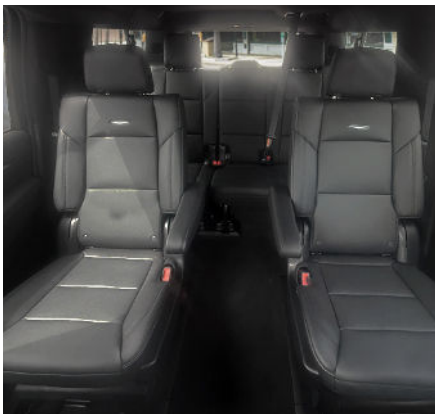

Luxury SUV - Escalade ESV

6 PASSENGERS | 6 Bags

Travelers choose ECHO AFC for seamless, stress-free SUV transportation. Our fully-loaded luxury SUVs—Cadillacs — feature plush interiors and spacious seating for up to six passengers, making them ideal for both business and leisure. Whether you're closing a deal or simply unwinding on the road, our premium service delivers comfort, style, and top-tier amenities every mile of the journey.

Amenities

- Rear climate control
- Dark Tinted windows
- Plush leather seating
- Climate control
- Reading lamps
- Ample Luggage Capacity
- Up to 6 bags

Contact Us:

800-988-2902 or visit our website at echofc.com.