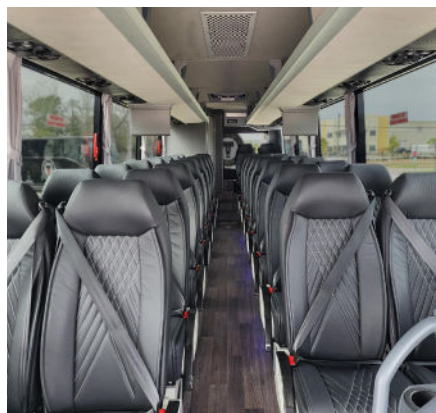

# Minicoach

34 & 40 PASSENGERS | 25 & 30 Bags

Enjoy a smooth and comfortable ride with all the creature comforts aboard our mid-size 34 and 40 passenger coaches. Premium seating and spacious interiors offer any large-size group a memorable transport experience for corporate events, class trips, high school and collegiate sports, church outings, corporate campus shuttles and more.

## Amenities

---

- Air conditioning
- Ample Luggage Storage
- Overhead Parcel Racks
- 3-Point Seat Belts
- Onboard Restrooms
- TV, DVD, PA System and 110V Power Outlets