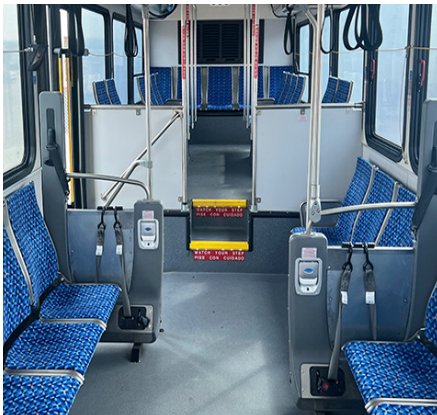

Transit Bus

28-45 PASSENGERS

For frequent stop service, ECHO AFC transit buses feature front and center doors, low-back seating, no luggage compartments, and no restrooms. The most common application is on fixed route systems. Two wheelchair tie downs are provided as part of the ADA compliance.

Amenities

- Air conditioning
- Bright, spacious interior
- Wheelchair access at center entry
- Forward and side-facing seating
- Modesty Panels
- Wide windows for rider visibility
- Your logo or sponsorship can be displayed on the exterior, with interior advertising racks for added exposure